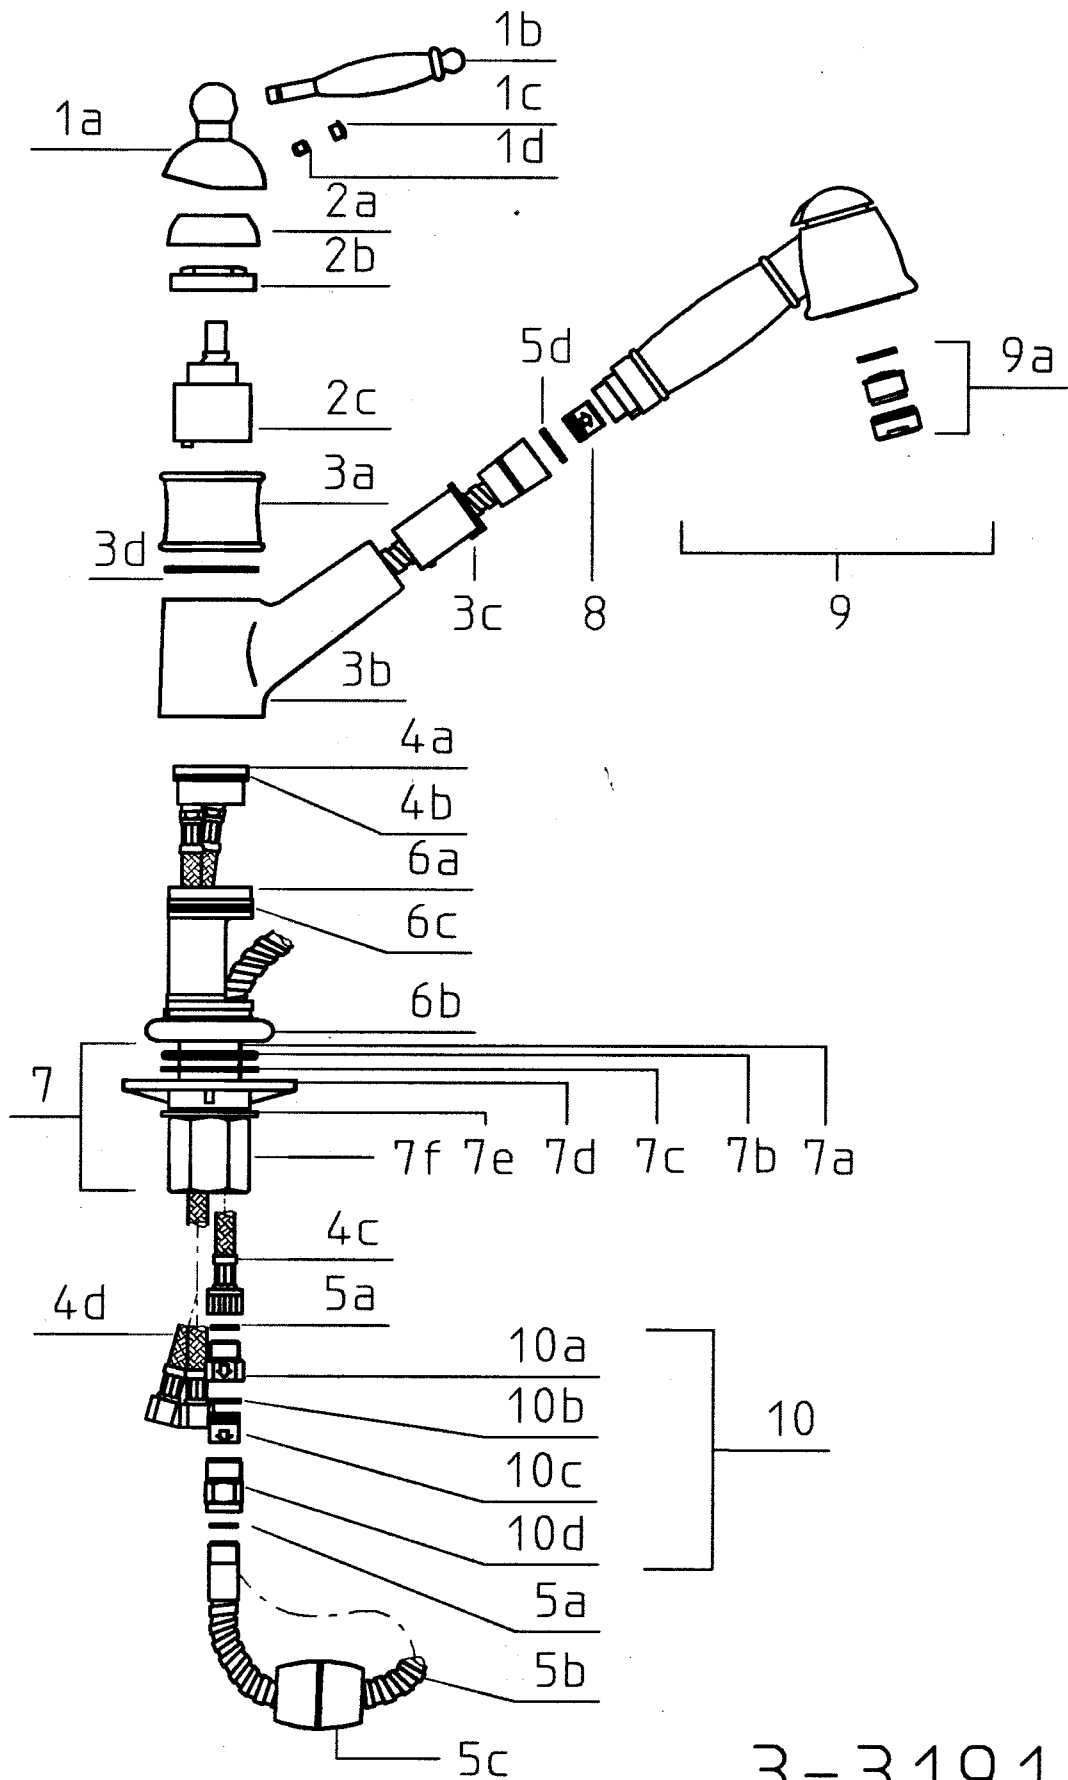

3-3192

3-3191

NR.	KITCHEN FAUCET WITH SIDE SPRAY TRADITIONAL 3-3192		
	HAMAT USA		
	DOC.GRUP	DOC.PART	DESCRIPTION
1A	3598		HANDLE
1B	3559		LEVER
1C	3206		SCREW
1D	1358		BUTTON
2A	3593		CAP
2B	3067		NUT
2C	3909		CARTRIDGE
3A	3591		BODY
3B	2767		SCREW
3C	3157		NIPPLE
3D	18.5x11.9x1		FIBER WASHER
3E	3063		HOLDER
4A	3597		COLUMN
4B	2.62X18.72		O-RING
5A	3556		GROOVED SLEEVE
5B	3785		TEFLON RING
5C	2.62X10.77		O-RING
5D	2.5X9.4		O-RING
6	3557		SPOUT HOUSING
7A	3560		DECORATIVE KNOB
7B	3206		SCREW
8A	3554		SPOUT
8B	3555		AERATOR BASE
9A	3064		INNER BODY
9B	3594		BASE
9C	2453		DIVERTER
9D	3.53x34.52		O-RING
10			AERATOR SET
10A	683		RUBBER WASHER
10B	680		SCREEN
10C	682		AERATOR RING
11	1-2359		MOUNTING NUT ASSY
11A	48X34X2		RUBBER WASHER
11B	3109		PLASTIC BASE
11C	2258		METAL WASHER
11D	2359		NUT
12A	2350		HOSE
12B	2360		SYPLY TUBE
12C	13.7X10X1.5		FIBER WASHER
13	1-3170		SIDE SPRAY